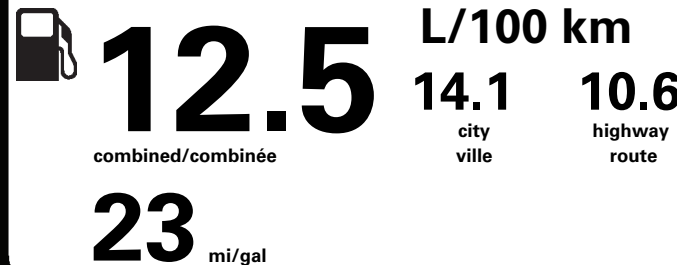

SAFETY/SECURITY

- ADVANCETRAC W/ ROLL STABILITY CONTROL
- AIRBAGS, DRIVER & PASS
- LATCH CHILD RESTRAINT SYS
- SECURILOCK ANTI-THEFT SYS
- SOS POST CRASH ALERT SYST
- TIRE PRESSURE MONITOR SYS

WARRANTY

- 3 YR/60,000 KM BASIC
- 5YEAR/100,000 KM POWERTRAIN
- ROADSIDE ASSISTANCE 24 HRS

INCLUDED ON THIS VEHICLE

(MSRP)*

EQUIPMENT GROUP 300A

OPTIONAL EQUIPMENT/OTHER

- 2020 MODEL YEAR
- FEDERAL EXCISE TAX
- .20" PREM DRK TARNISH PNTD WHL
- .P275/55R20 BSW ALL-SEASON

100.00

PRICE INFORMATION

BASE PRICE	$75,175.00
TOTAL OPTIONS/OTHER	100.00
TOTAL VEHICLE & OPTIONS/OTHER	75,275.00
DESTINATION & DELIVERY	1,850.00

(MSRP)*

"THIS VEH. NOT INTENDED FOR SALE OR REGISTRATION IN US" RETAIL PRICES EXCLUDE GST/HST

TOTAL MSRP $77,125.00

* MANUFACTURER'S SUGGESTED RETAIL PRICE = MSRP

* NOTE: THIS PRICE HAS BEEN DEVELOPED AS A GUIDE. DEALERS MAY SELL FOR LESS AND ARE NOT UNDER ANY OBLIGATION TO ACCEPT THIS SUGGESTED RETAIL PRICE.

RAMP ONE/
TERMINAL UN

CA75

RAMP TWO/
TERMINAL DEUX

FINAL ASSEMBLY PLANT/
USINE DE MONTAGE

KENTUCKY

METHOD OF TRANSP/
MODE DE TRANSPORT

CONVOY

ITEM #: B1-012A O/T 5

KL061 N RE 2X 015 000050 11 06 19

Gasoline Vehicle
Véhicule à essence

Fuel Consumption / Consommation de carburant

Annual fuel **COST**
for an annual distance of 20,000 km, and an average fuel price of $1.30 per litre

$ 3 250

Coût annuel en carburant
pour une distance annuelle de 20 000 km, et un prix moyen du carburant de 1,30 $ par litre

Standard SUVs range from /
Les VUS ordinaires font entre

2.5 - 17.7 L_e/100 km

L_e is gasoline litre equivalent
L_e signifie litre équivalent d'essence

Carbon Dioxide Rating / Indice de dioxyde de carbone

Tailpipe emissions only / Émissions du tuyau d'échappement seulement

Smog Rating / Indice de Smog

Estimates are based on Government of Canada approved criteria and testing methods. Vehicle's actual fuel consumption will vary.

Estimations établies selon des méthodes d'essai et des critères approuvés par le gouvernement du Canada. La consommation de carburant réelle du véhicule variera.

For more information visit

vehicles.nrcan.gc.ca

Pour plus d'information visitez

vehicules.nrcan.gc.ca

U.S. GOVERNMENT SAFETY RATINGS
COTES DE SÉCURITÉ DU GOUVERNEMENT AMÉRICAIN

Overall Vehicle Score / Cote globale du véhicule	★★★★★
Frontal Crash Collision frontale	★★★★★
Side Crash Collision latérale	★★★★★
Rollover / Capotage	★★★★

Star ratings range from 1 to 5 stars (★★★★★), with 5 being the highest.
Les cotes varient de 1 à 5 étoiles (★★★★★), 5 étant la cote la plus élevée.

Source: U.S. National Highway Traffic Safety Administration
For more information / Pour de plus amples renseignements
www.safercar.gov

1FMJU2ATXLEA08638

Insist on Ford Protect! The only extended service plan fully backed by Ford and honored at every Ford dealership in the US and Canada. See your Ford dealer for additional details, or visit www.ford.ca for more information.

Personalize your vehicle with Ford Custom Accessories. Genuine Ford Accessories are engineered for your vehicle and can be included under the Ford New Vehicle Limited Warranty. Certain conditions, limitations and exclusions apply. See your Dealer for details.

Scan code not operational at this time

FOR PLANT USE ONLY