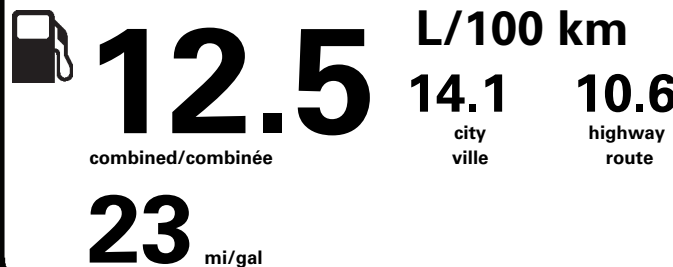

SAFETY/SECURITY

- ADVANCETRAC W/ ROLL STABILITY CONTROL
- AIRBAGS, DRIVER & PASS
- LATCH CHILD RESTRAINT SYS
- SECURILOCK ANTI-THEFT SYS
- SOS POST CRASH ALERT SYST
- TIRE PRESSURE MONITOR SYS

WARRANTY

- 3 YR/60,000 KM BASIC
- 5YEAR/100,000 KM POWERTRAIN
- ROADSIDE ASSISTANCE 24 HRS

INCLUDED ON THIS VEHICLE

(MSRP)*

EQUIPMENT GROUP 300A

OPTIONAL EQUIPMENT/OTHER

2020 MODEL YEAR	
FEDERAL EXCISE TAX	100.00
STAR WHITE MET TRI-COAT	550.00
.20" PREM DRK TARNISH PNTD WHL	
.P275/55R20 BSW ALL-SEASON	

PRICE INFORMATION

BASE PRICE	$75,175.00
TOTAL OPTIONS/OTHER	650.00
TOTAL VEHICLE & OPTIONS/OTHER	75,825.00
DESTINATION & DELIVERY	1,850.00

"THIS VEH. NOT INTENDED FOR SALE OR REGISTRATION IN US" RETAIL PRICES EXCLUDE GST/HST

TOTAL MSRP $77,675.00

* MANUFACTURER'S SUGGESTED RETAIL PRICE = MSRP

* NOTE: THIS PRICE HAS BEEN DEVELOPED AS A GUIDE. DEALERS MAY SELL FOR LESS AND ARE NOT UNDER ANY OBLIGATION TO ACCEPT THIS SUGGESTED RETAIL PRICE.

RAMP ONE/
TERMINAL UN

CA7M

RAMP TWO/
TERMINAL DEUX

FINAL ASSEMBLY PLANT/
USINE DE MONTAGE

KENTUCKY

METHOD OF TRANSP/
MODE DE TRANSPORT

CONVOY

ITEM #: B1-262A O/T 5

LB051 N RE 2X 015 000257 02 05 20

Gasoline Vehicle
Véhicule à essence

Fuel Consumption / Consommation de carburant

Annual fuel COST
for an annual distance of 20,000 km, and an average fuel price of $1.30 per litre

$ 3 250

Coût annuel en carburant
pour une distance annuelle de 20 000 km, et un prix moyen du carburant de 1,30 $ par litre

Standard SUVs range from /
Les VUS ordinaires font entre

2.5 - 17.7 L_e/100 km

L_e is gasoline litre equivalent
L_e signifie litre équivalent d'essence

Carbon Dioxide Rating / Indice de dioxyde de carbone

Tailpipe emissions only / Émissions du tuyau d'échappement seulement

Smog Rating / Indice de Smog

Estimates are based on Government of Canada approved criteria and testing methods. Vehicle's actual fuel consumption will vary.

Estimations établies selon des méthodes d'essai et des critères approuvés par le gouvernement du Canada. La consommation de carburant réelle du véhicule variera.

For more information visit

vehicles.nrcan.gc.ca

Pour plus d'information visitez

vehicules.nrcan.gc.ca

U.S. GOVERNMENT SAFETY RATINGS
COTES DE SÉCURITÉ DU GOUVERNEMENT AMÉRICAIN

Overall Vehicle Score / Cote globale du véhicule	★★★★★
Frontal Crash Collision frontale	★★★★★
Side Crash Collision latérale	★★★★★
Rollover / Capotage	★★★★

Star ratings range from 1 to 5 stars (★★★★★), with 5 being the highest.
Les cotes varient de 1 à 5 étoiles (★★★★★), 5 étant la cote la plus élevée.

Source: U.S. National Highway Traffic Safety Administration
For more information / Pour de plus amples renseignements
www.safercar.gov

1FMJU2AT2LEA34599

FordPass Connect™

Download the FordPass™ app* and you can:

1. **Access Vehicle Control Features**
2. Remotely start, lock and unlock your vehicle.
   - Locate your vehicle and check approximate fuel range.
   - Receive vehicle health alerts.

1. **Activate 4G LTE Wi-Fi Hotspot**
2. New vehicles include a 3-month or 3GB data (whichever comes first) Wi-Fi trial.
   - Connect up to ten Wi-Fi-equipped devices.

The FordPass Connect™ modem is active and sending vehicle data (e.g., diagnostics) to Ford. See in-vehicle Settings for connectivity options.

Scan code not operational at this time

FOR PLANT USE ONLY

Insist on Ford Protect! The only extended service plan fully backed by Ford and honored at every Ford dealership in the US and Canada. See your Ford dealer for additional details, or visit www.ford.ca for more information.

Personalize your vehicle with Ford Custom Accessories. Genuine Ford Accessories are engineered for your vehicle and can be included under the Ford New Vehicle Limited Warranty. Certain conditions, limitations and exclusions apply. See your Dealer for details.